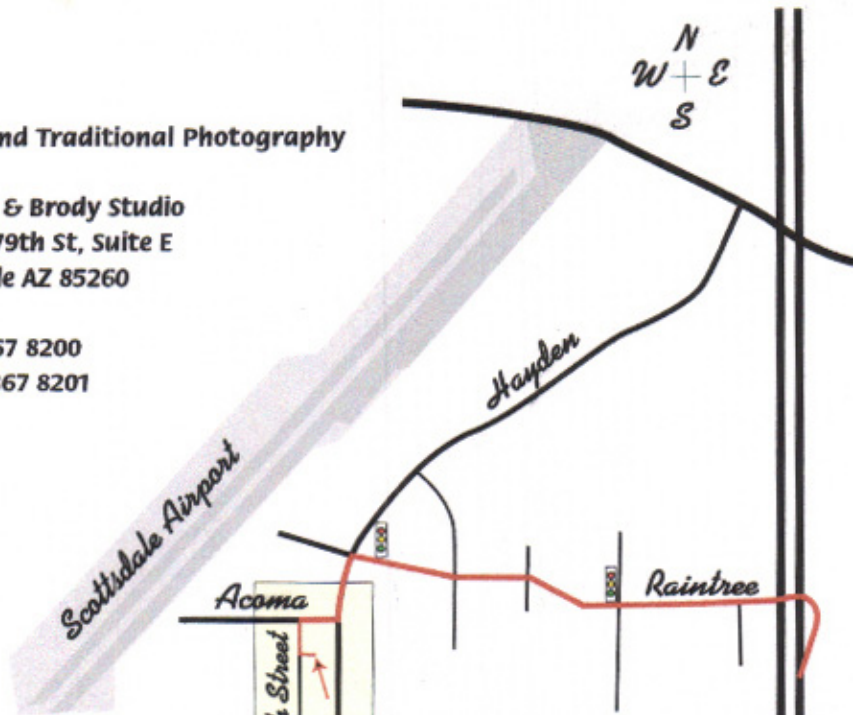

Digital and Traditional Photography

Seymour & Brody Studio
 14525 N 79th St, Suite E
 Scottsdale AZ 85260

Ph 480 367 8200
 Fax 480 367 8201

From the 101, exit on Raintree, continue west to Hayden. Turn left on Hayden, continue one block south to Acoma. Turn right on Acoma, then take your first left on 79th St. Turn left at building 14525, we are on your left at Suite E.

From the 51, exit east on Thunderbird. Continue on Thunderbird, after crossing Scottsdale Rd., Thunderbird becomes Redfield. Turn left onto 79th St. Turn right at building 14525, we are on your left at Suite E.