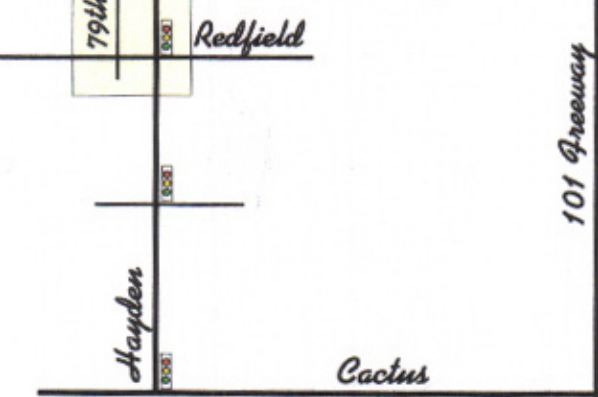

Digital and Traditional Photography

Seymour & Brody Studio
 14525 N 79th St, Suite E
 Scottsdale AZ 85260

Ph 480 367 8200
 Fax 480 367 8201

From the 101, exit on Raintree, continue west to Hayden. Turn left on Hayden, continue one block south to Acoma. Turn right on Acoma, then take your first left on 79th St. Turn left at building 14525, we are on your left at Suite E.

From the 51, exit east on Thunderbird. Continue on Thunderbird, after crossing Scottsdale Rd., Thunderbird becomes Redfield. Turn left onto 79th St. Turn right at building 14525, we are on your left at Suite E.