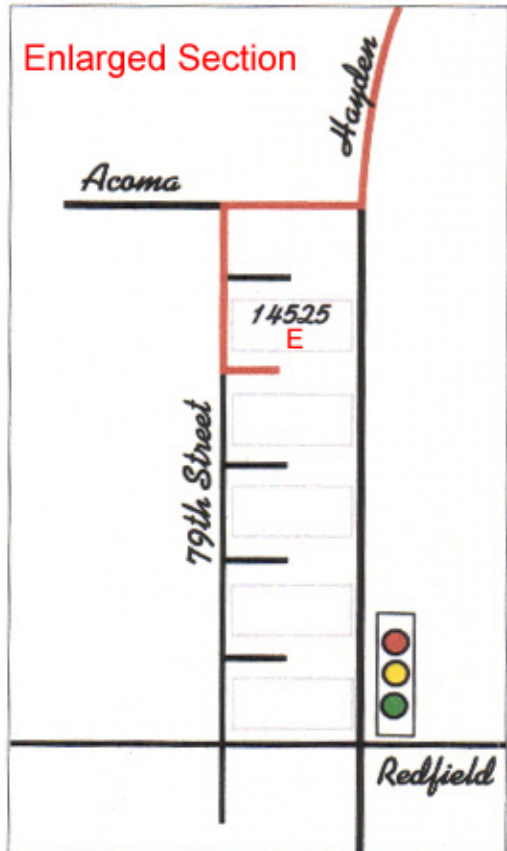

Digital and Traditional Photography

Seymour & Brody Studio
 14525 N 79th St, Suite E
 Scottsdale AZ 85260

Ph 480 367 8200
 Fax 480 367 8201

From the 101, exit on Raintree, continue west to Hayden. Turn left on Hayden, continue one block south to Acoma. Turn right on Acoma, then take your first left on 79th St. Turn left at building 14525, we are on your left at Suite E.

From the 51, exit east on Thunderbird. Continue on Thunderbird, after crossing Scottsdale Rd., Thunderbird becomes Redfield. Turn left onto 79th St. Turn right at building 14525, we are on your left at Suite E.